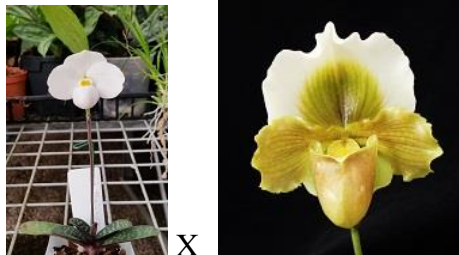

Paph (thaiantum 'Tall Stem' X Barb Hella '#7') $25