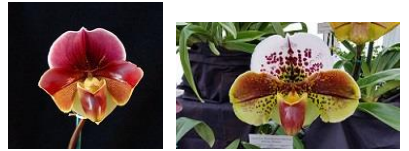

Paph (Startler 'Glance' AM/AOS X Dakota Zoo 'Big Cats Roar' AM/AOS) $25
Standard large complex, looking for reds and spotted dorsals