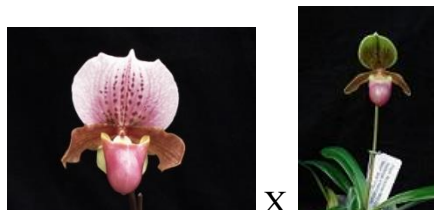

Paph Wossner Ministar (helenae X henryanum) $20

Paph (Doll's Kobold X Wossner Ministar) $25